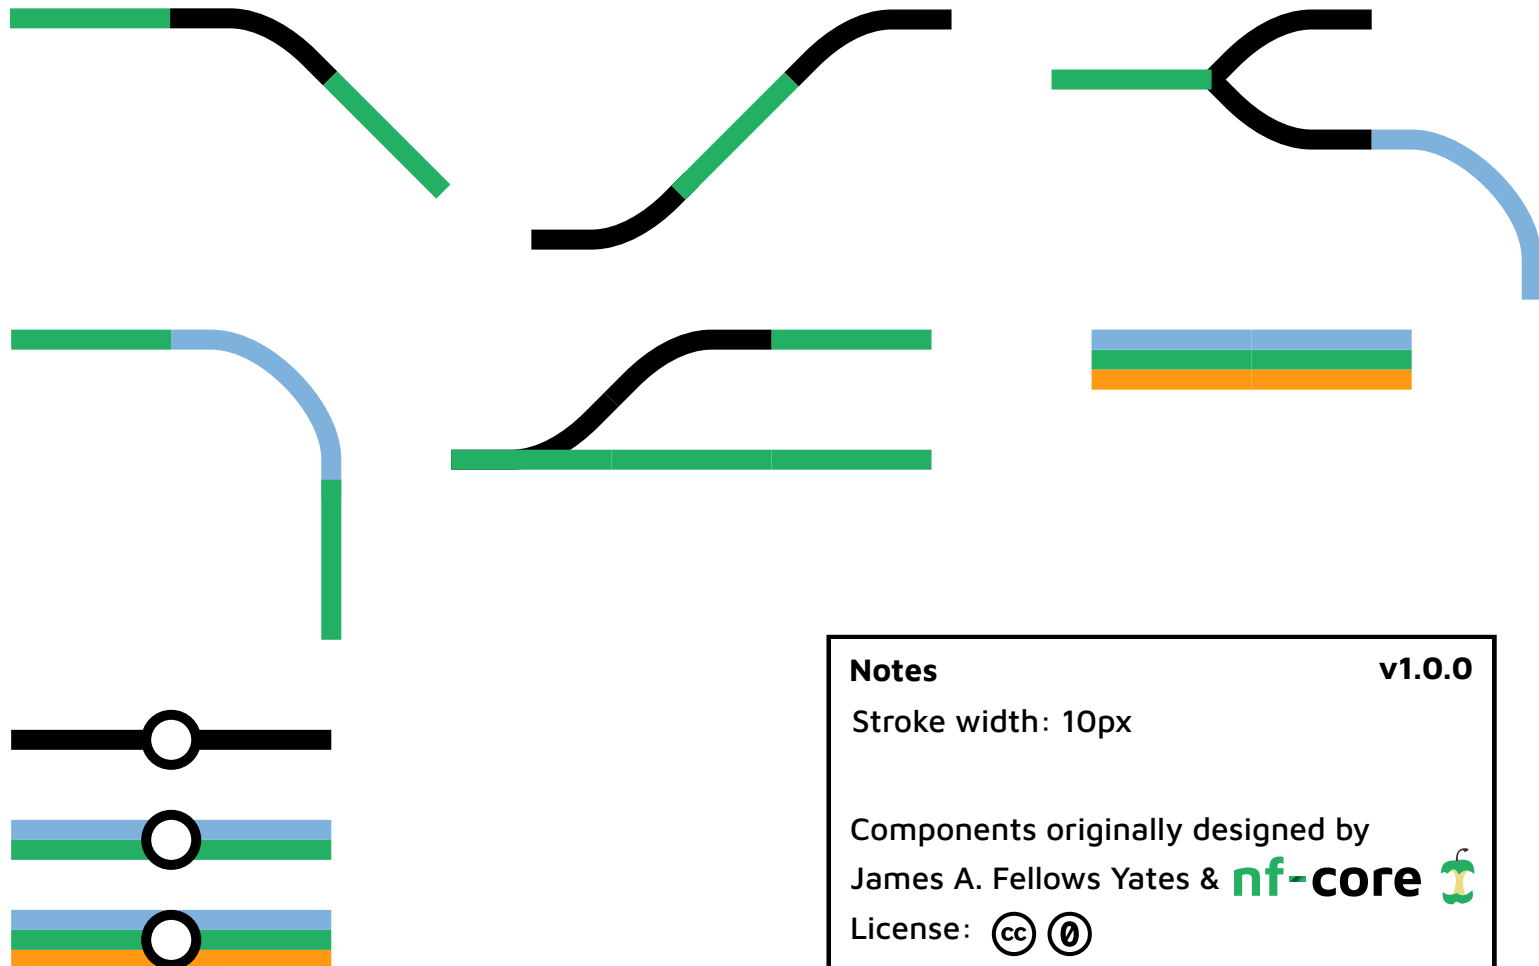

Metromap style pipeline workflow components

Station Icons

Lines

Angle Reference

Connection Examples

Notes

v1.0.0

Stroke width: 10px

Components originally designed by

James A. Fellows Yates & **nf-core** 

License: 